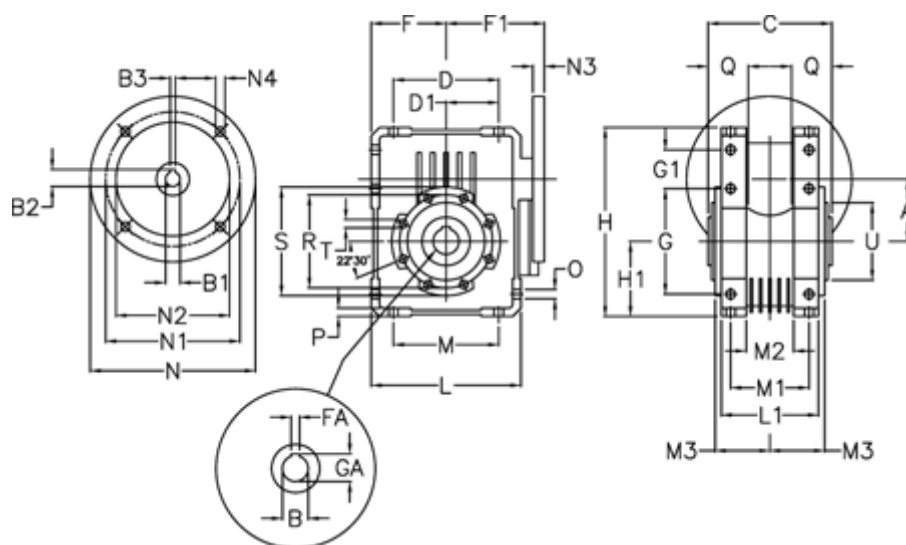

Article number: 392207502574036

Description: Worm Gear with Torque Limiter  
W75 L2-U-25-P100B5

## Measures

A = 75	F = 87	L = 174	N2 = 180	T = M8x14
B = 30	F1 = 120	L1 = 104	N3 = 13	U = 90
B1 E7 = 28	FA = 8	M = 126	N4 = 12.5	
B2 = 31.3	G = 126	M1 = 82	O = 10.5	
B3 H9 = 8	G1 = 46.5	M2 = 44	P = 9	
C = 127	GA = 33.3	M3 = 58.5	Q = 40	
D = 109.5	H = 220.5	N = 250	R = 110	
D1 = 46.5	H1 = 87	N1 = 215	S = 125	